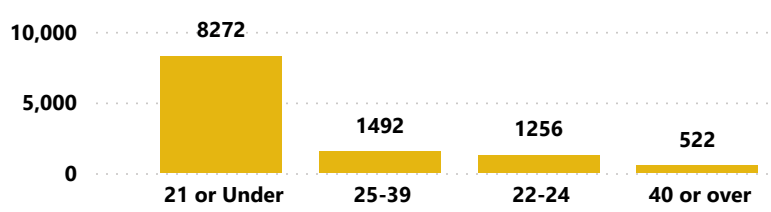

County at Time of Admission (Fall 2022)

Florida County	Students
Leon	5631
Gadsden	684
Wakulla	598
Broward	444
Miami-Dade	442
Hillsborough	356
Out of State	356
Orange	313
Total	11671

Race/Ethnicity (Fall 2022)

Course Load (Fall 2022)

● Full-Time ● Part-Time

Gender (Fall 2022)

● Female ● Male

Age Category (Fall 2022)

Students Enrolled by Degree Type (Fall 2022)

Fall to Fall Enrollment

● Credit ● Non-Credit