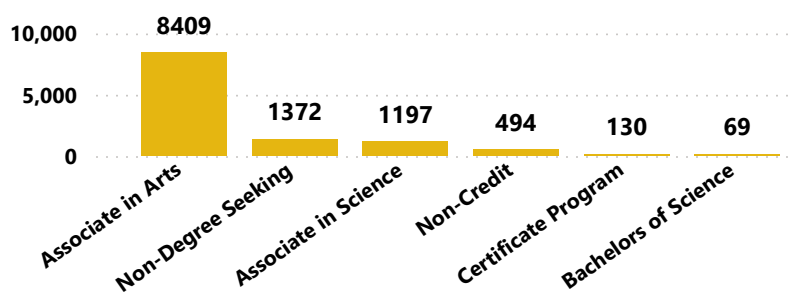

County at Time of Admission (Fall 2022)

Florida County	Students
Leon	5631
Gadsden	684
Wakulla	598
Broward	444
Miami-Dade	442
Hillsborough	356
Out of State	356
Orange	313
Total	11671

Race/Ethnicity (Fall 2022)

Course Load (Fall 2022)

● Full-Time ● Part-Time

Gender (Fall 2022)

● Female ● Male

Age Category (Fall 2022)

Students Enrolled by Degree Type (Fall 2022)

Fall to Fall Enrollment

● Credit ● Non-Credit

Academic Awards by Year

● AA Degree ● Certificates ● AS/AAS Degree ● BSN

Staff Classification: 2021-2022

● Part-Time ● Full-Time

Students Enrolled (Annual Headcount)

● Credit ● Non-Credit

Faculty Credentials: 2021-2022