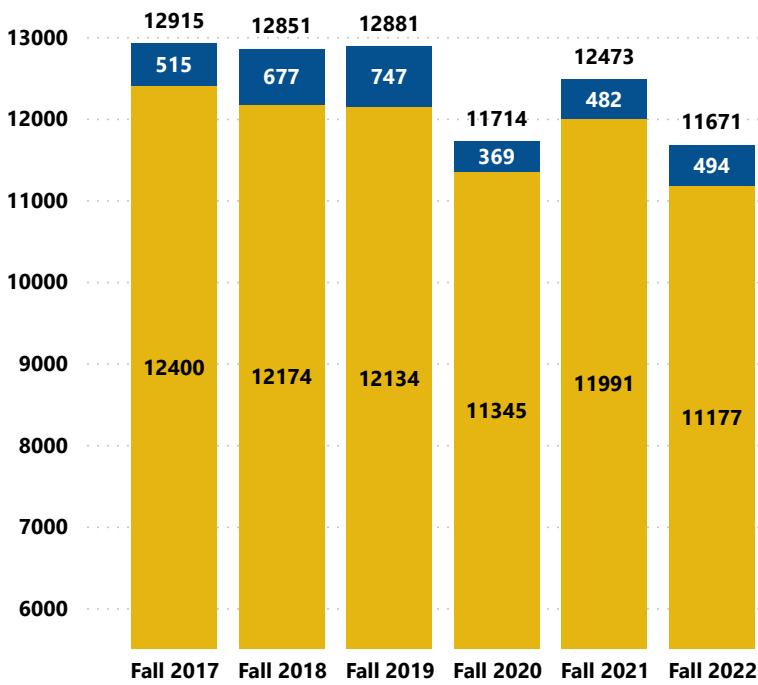

County at Time of Admission (Fall 2022)

Florida County	Students
Leon	5631
Gadsden	684
Wakulla	598
Broward	444
Miami-Dade	442
Hillsborough	356
Out of State	356
Orange	313
Total	11671

Race/Ethnicity (Fall 2022)

Course Load (Fall 2022)

● Full-Time ● Part-Time

Gender (Fall 2022)

● Female ● Male

Age Category (Fall 2022)

Students Enrolled by Degree Type (Fall 2022)

Fall to Fall Enrollment

● Credit ● Non-Credit

Academic Awards by Year

● AA Degree ● Certificates ● AS/AAS Degree ● BSN

Staff Classification: 2021-2022

● Part-Time ● Full-Time

Students Enrolled (Annual Headcount)

● Credit ● Non-Credit

Faculty Credentials: 2021-2022