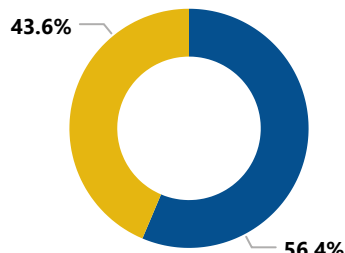

County at Time of Admission (Fall 2022)

Florida County	Students
Leon	5631
Gadsden	684
Wakulla	598
Broward	444
Miami-Dade	442
Hillsborough	356
Out of State	356
Orange	313
Total	11671

Race/Ethnicity (Fall 2022)

Course Load (Fall 2022)

● Full-Time ● Part-Time

Gender (Fall 2022)

● Female ● Male

Age Category (Fall 2022)

Students Enrolled by Degree Type (Fall 2022)

Fall to Fall Enrollment

● Credit ● Non-Credit