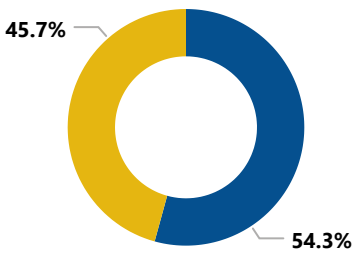

County at Time of Admission (Fall 2022)

Florida County	Students
Leon	5631
Gadsden	684
Wakulla	598
Broward	444
Miami-Dade	442
Hillsborough	356
Out of State	356
Orange	313
Total	11671

Race/Ethnicity (Fall 2022)

Course Load (Fall 2022)

● Full-Time ● Part-Time

Gender (Fall 2022)

● Female ● Male

Age Category (Fall 2022)

Students Enrolled by Degree Type (Fall 2022)

Fall to Fall Enrollment

● Credit ● Non-Credit