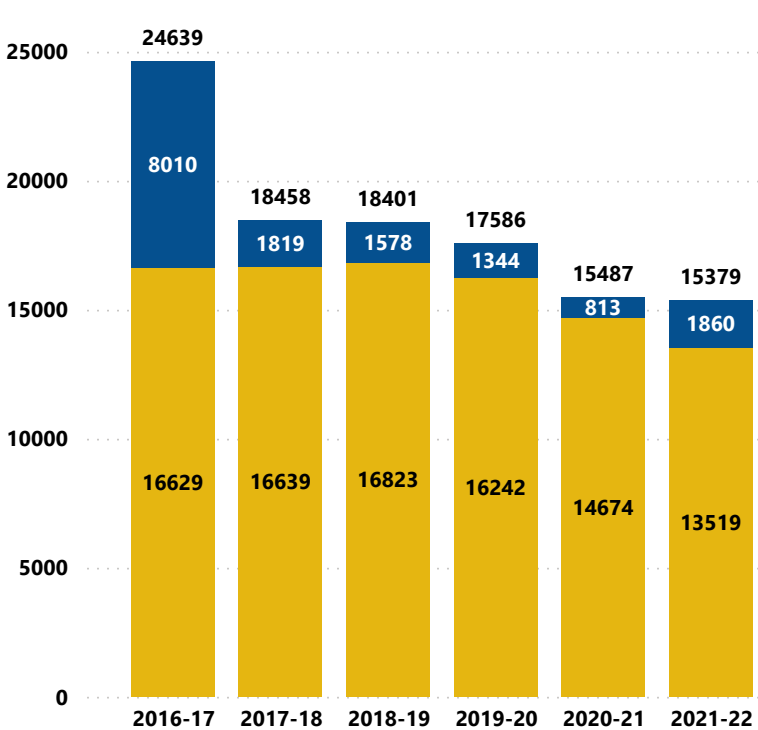

Course Load (Fall 2022)

● Full-Time ● Part-Time

Gender (Fall 2022)

● Female ● Male

Age Category (Fall 2022)

Students Enrolled by Degree Type (Fall 2022)

Fall to Fall Enrollment

● Credit ● Non-Credit

Academic Awards by Year

● AA Degree ● Certificates ● AS/AAS Degree ● BSN

Staff Classification: 2021-2022

● Part-Time ● Full-Time

Students Enrolled (Annual Headcount)

● Credit ● Non-Credit

Faculty Credentials: 2021-2022