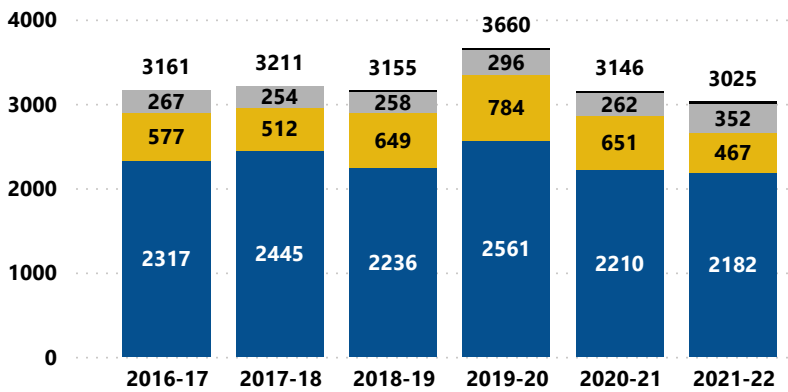

Academic Awards by Year

● AA Degree ● Certificates ● AS/AAS Degree ● BSN