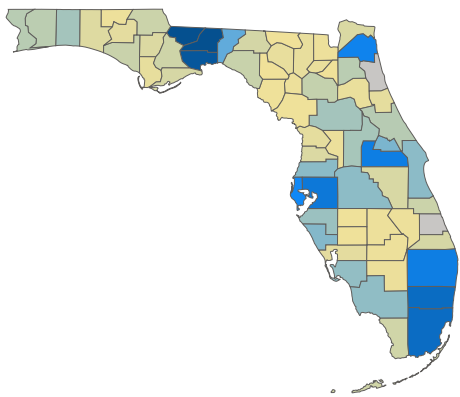

11,671

Student Count (Fall 2022)

Residency (Fall 2022)

● In-State ● Out-of-state

State Code at Time of Admission (Fall 2022)

State	Students
Florida	11304
Georgia	117
New York	26
Illinois	18
Texas	18
Colorado	16
New Jersey	15
Alabama	13
Michigan	12
Louisiana	11
North Carolina	11
Total	11671

County at Time of Admission (Fall 2022)

Florida County	Students
Leon	5631
Gadsden	684
Wakulla	598
Broward	444
Miami-Dade	442
Hillsborough	356
Out of State	356
Orange	313
Total	11671

Race/Ethnicity (Fall 2022)