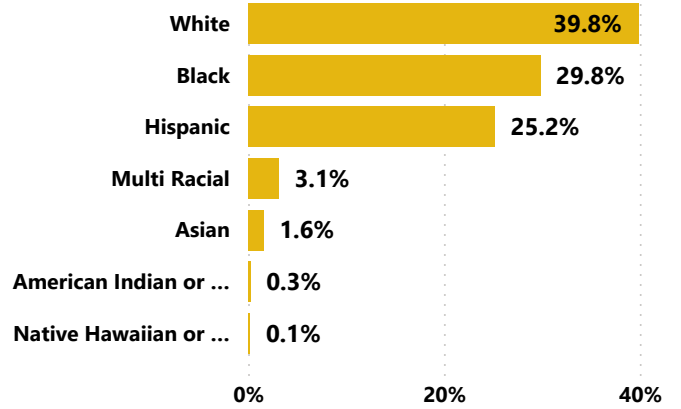

11,671

Student Count (Fall 2022)

Residency (Fall 2022)

● In-State ● Out-of-state

State Code at Time of Admission (Fall 2022)

State	Students
Florida	11304
Georgia	117
New York	26
Illinois	18
Texas	18
Colorado	16
New Jersey	15
Alabama	13
Michigan	12
Louisiana	11
North Carolina	11
Total	11671

County at Time of Admission (Fall 2022)

Florida County	Students
Leon	5631
Gadsden	684
Wakulla	598
Broward	444
Miami-Dade	442
Hillsborough	356
Out of State	356
Orange	313
Total	11671

Race/Ethnicity (Fall 2022)