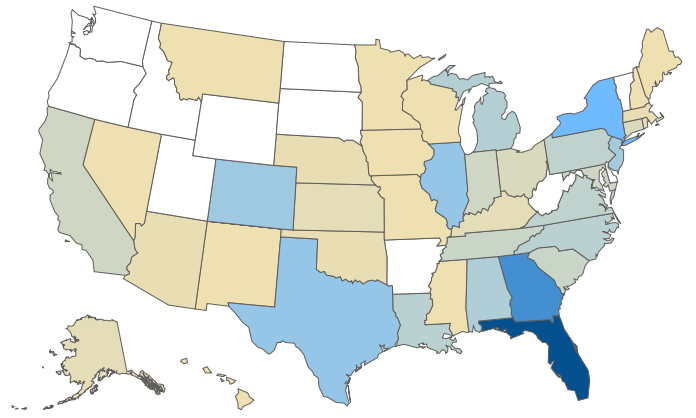

11,671

Student Count (Fall 2022)

Residency (Fall 2022)

● In-State ● Out-of-state

State Code at Time of Admission (Fall 2022)

State	Students
Florida	11304
Georgia	117
New York	26
Illinois	18
Texas	18
Colorado	16
New Jersey	15
Alabama	13
Michigan	12
Louisiana	11
North Carolina	11
Total	11671

County at Time of Admission (Fall 2022)

Florida County	Students
Leon	5631
Gadsden	684
Wakulla	598
Broward	444
Miami-Dade	442
Hillsborough	356
Out of State	356
Orange	313
Total	11671

Race/Ethnicity (Fall 2022)