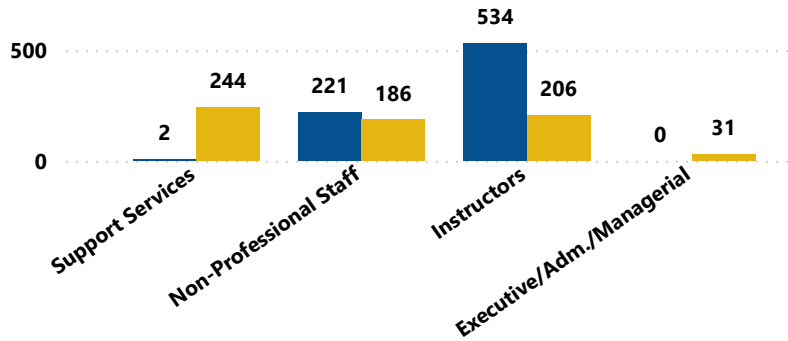

Course Load (Fall 2022)

● Full-Time ● Part-Time

Gender (Fall 2022)

● Female ● Male

Age Category (Fall 2022)

Students Enrolled by Degree Type (Fall 2022)

Fall to Fall Enrollment

● Credit ● Non-Credit

Academic Awards by Year

● AA Degree ● Certificates ● AS/AAS Degree ● BSN

Staff Classification: 2021-2022

● Part-Time ● Full-Time

Students Enrolled (Annual Headcount)

● Credit ● Non-Credit

Faculty Credentials: 2021-2022